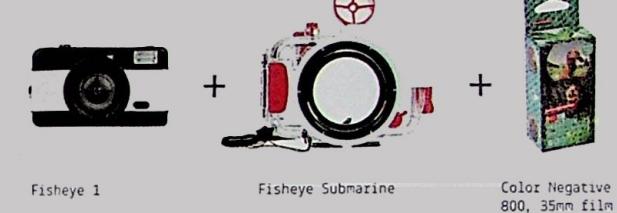

Fisheye 1 Fisheye Submarine Color Negative 800, 35mm film