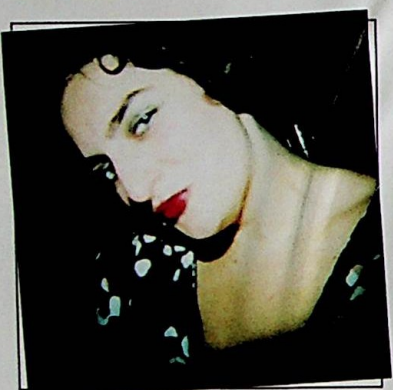

Diana F+ Slide/X-Pro 200, 120 film