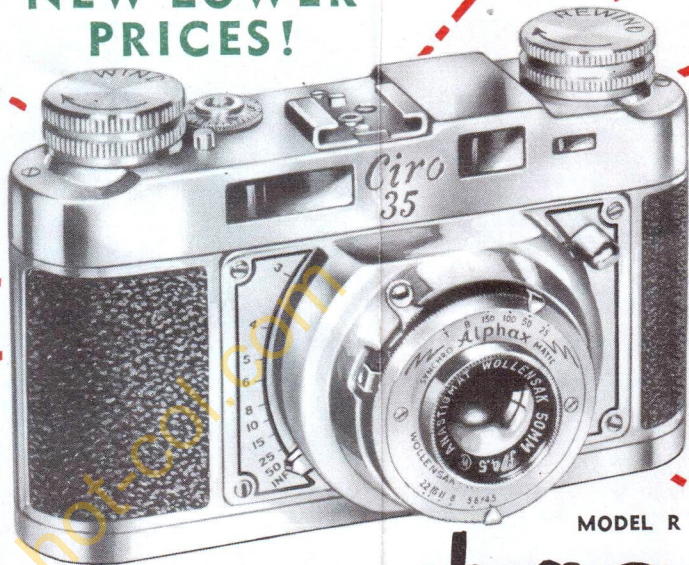

Now...

6

Great

*Ciro*

Cameras

# It's NEW! Ciro-35 35 mm Camera

- Built-in Flash Synchronization At All Speeds
- Coupled Range Finder
- Compact, Lightweight Aluminum Body
- Fast Lenses And Shutters

NEW LOWER PRICES!

MODEL R  
\$39<sup>95</sup>

MODEL S  
\$46.80

Case . . . \$6.50  
Flash Gun \$5.85

MODEL R

~~\$49.50~~

With F:4.5 Coated Wollensak Lens  
Shutter Speeds 1/25-1/150 Second

Here's the newest *Ciro* achievement—a small, lightweight 35mm. camera that's just the thing if you're looking for a camera to take sharp pictures in rapid-fire succession . . . pictures that can be enlarged many, many times more than negative size and still have all the carefully-etched detail, plus plenty of depth and contrast.